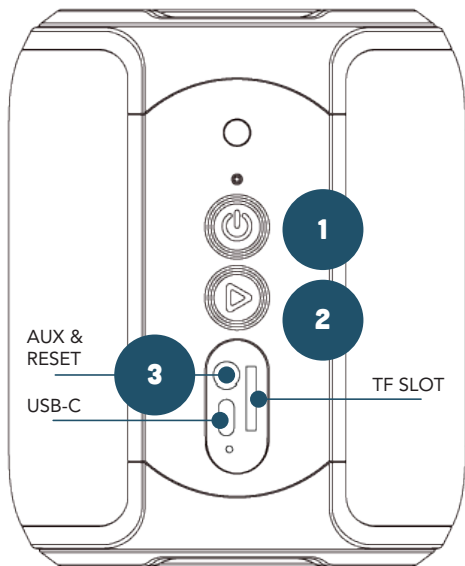

THANK YOU FOR YOUR SUPPORT!

We are Australia's newest audio brand, created in Melbourne and we'd love to hear about your experience with our product

Scan the QR code and share your experience to receive
10% off your next purchase.

WAVEAUDIO.COM.AU

©2023 3sixT. All rights reserved.

This product may be covered by one or more patents.
Australia: E1/5 Grevillea Pl Brisbane Airport QLD 4008.
EU Importer: Wentronic GmbH, Pillmannstraße 38112,12 Braunschweig Germany.

Dimensions: 90 x 94 x 110 mm
Weight: 420g
Material: ABS + TPU + Fabric

Want to stay in touch?
Follow us on @waveaudioau

AMPED SERIES – SMALL User manual

[WAVEAUDIO.COM.AU](https://waveaudio.com.au)